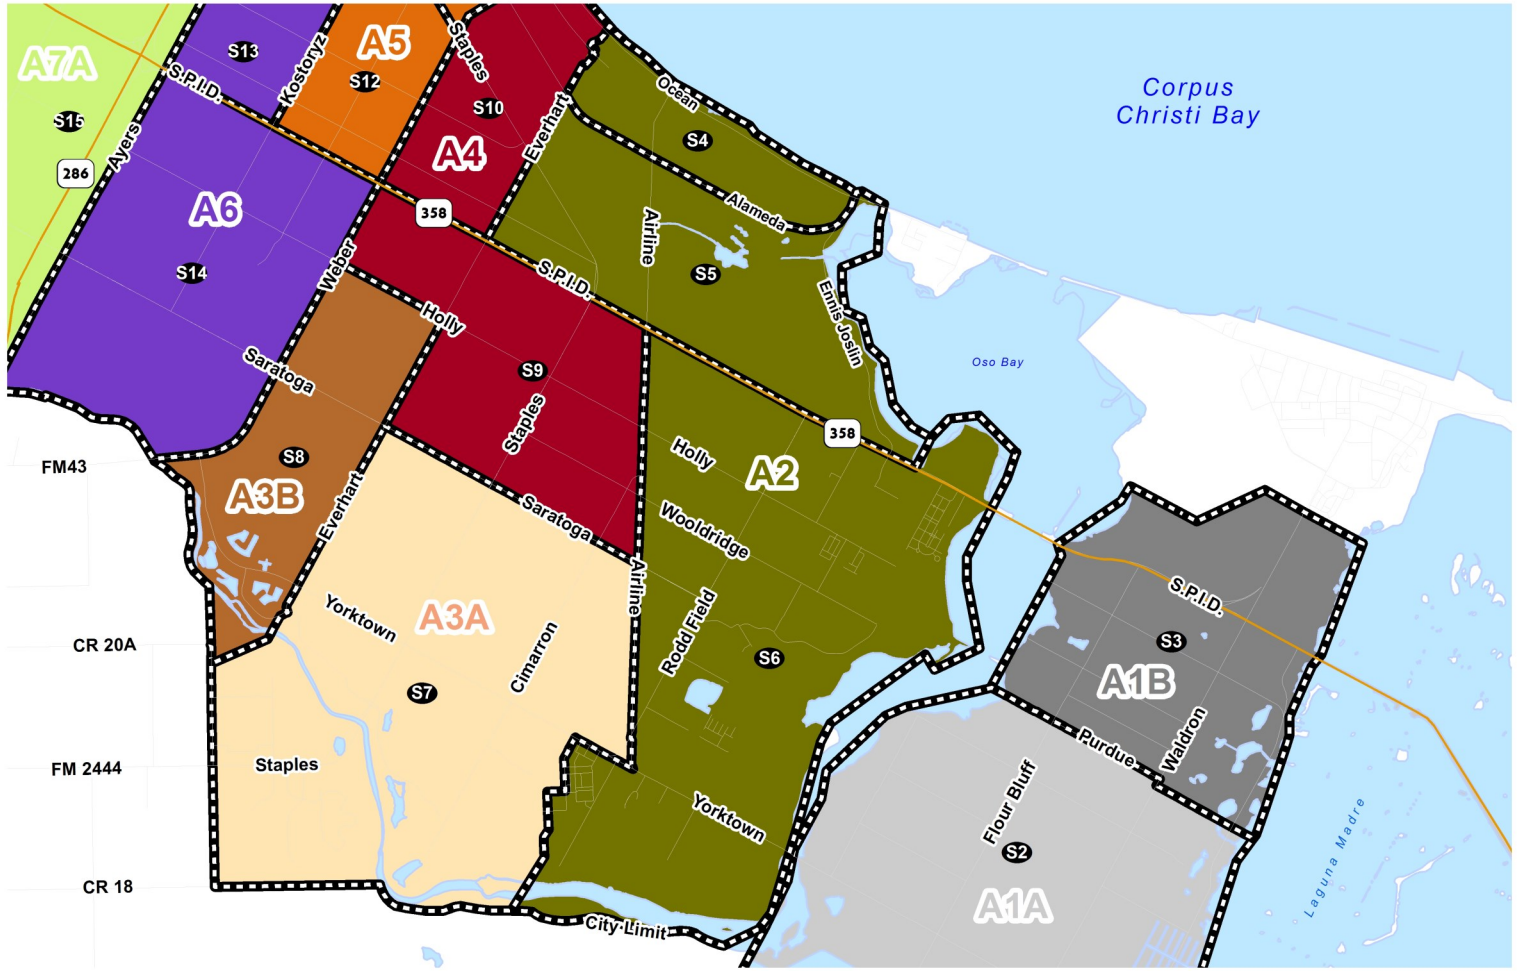

# 2019 Brush & Bulky SET-OUT Schedule

## Area 2

### AREA 2 Brush & Bulky SET-OUT Schedule 2019-2020

Brush							Brush & Bulky							Brush							Brush & Bulky						
<b>March 2019</b>							<b>July 2019</b>							<b>October 2019</b>							<b>February 2020</b>						
S	M	T	W	T	F	S	S	M	T	W	T	F	S	S	M	T	W	T	F	S	S	M	T	W	T	F	S
					1	2	1	2	3	4	5	6		1	2	3	4	5							1		
3	4	5	6	7	8	9	7	8	9	10	11	12	13	6	7	8	9	10	11	12	2	3	4	5	6	7	8
10	11	12	13	14	15	16	14	15	16	17	18	19	20	13	14	15	16	17	18	19	9	10	11	12	13	14	15
17	18	19	20	21	22	23	21	22	23	24	25	26	27	20	21	22	23	24	25	26	16	17	18	19	20	21	22
24/ 31	25	26	27	28	29	30	28	29	30	31				27	28	29	30	31			23	24	25	26	27	28	29

Set-Out Dates

Collection begins in the Area on the following Monday. Set-out of items is allowed only during these designated times. Once the trucks have been through your street, any items left out are subject to a service fee. Please remember to stay within your schedule. Questions call 826-CITY (2489)